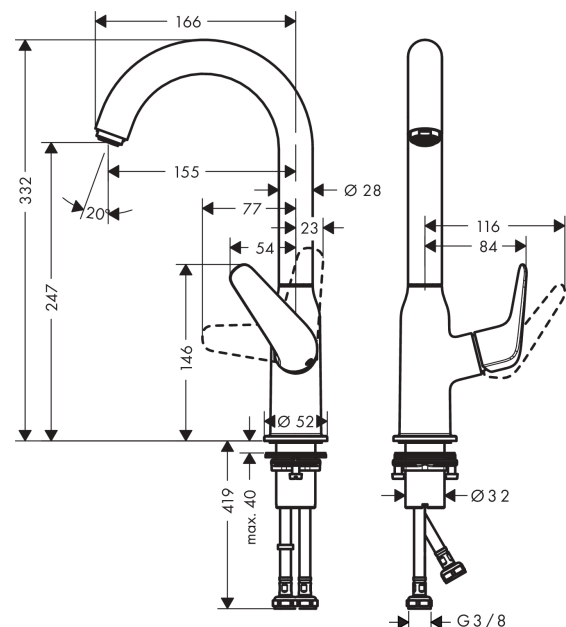

Novus

Single lever basin mixer 240 with swivel spout without waste set

Surfaces: **Chrome** Article Number: **71128000**

Description

product features

- ComfortZone 240
- projection 155 mm
- swivel range 120°
- normal spray
- flow rate at 3 bar: 5 l/min
- ceramic cartridge
- temperature limitation adjustable
- suitable for continuous flow water heaters
- connection type: G 3/8 connections
- connection dimension: DN15
- handle position on the side: bottom-side at the base body (not suitable for wash bowls)

Technology

Design awards

reddot award 2018
winner

GERMAN
DESIGN
AWARD
SPECIAL
2019

Product image

Scale drawing

Flowchart